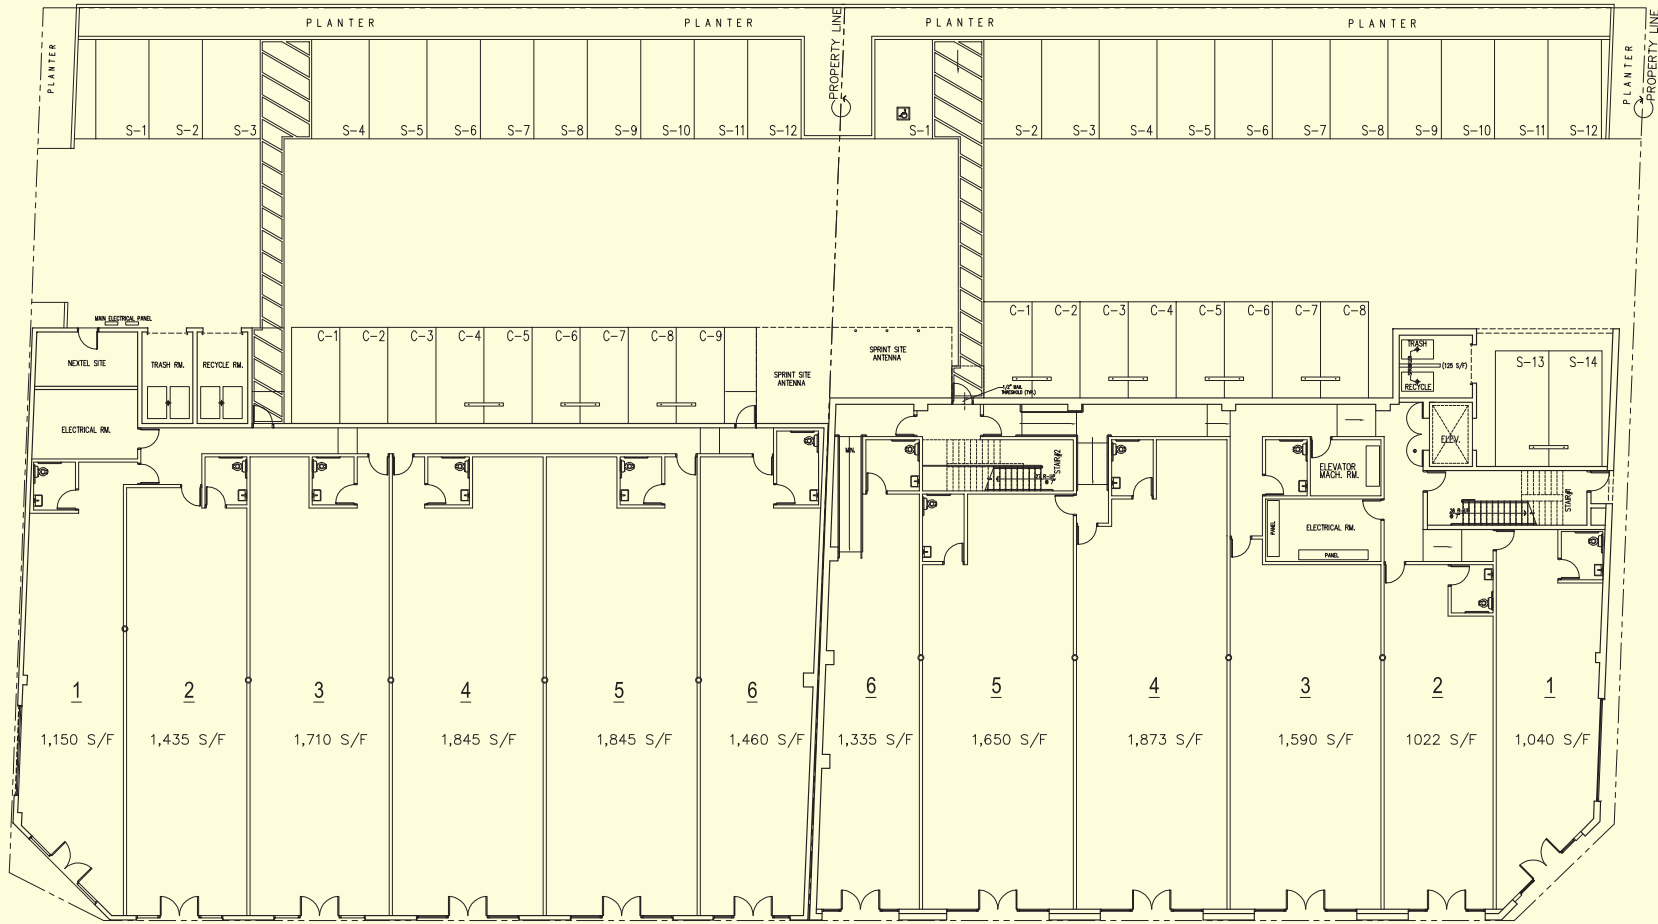

San Pedro Plaza Shopping Center

2805 - 2825 S. San Pedro St., Los Angeles, CA

SITE MAP

29th Street

28th Street

San Pedro Street