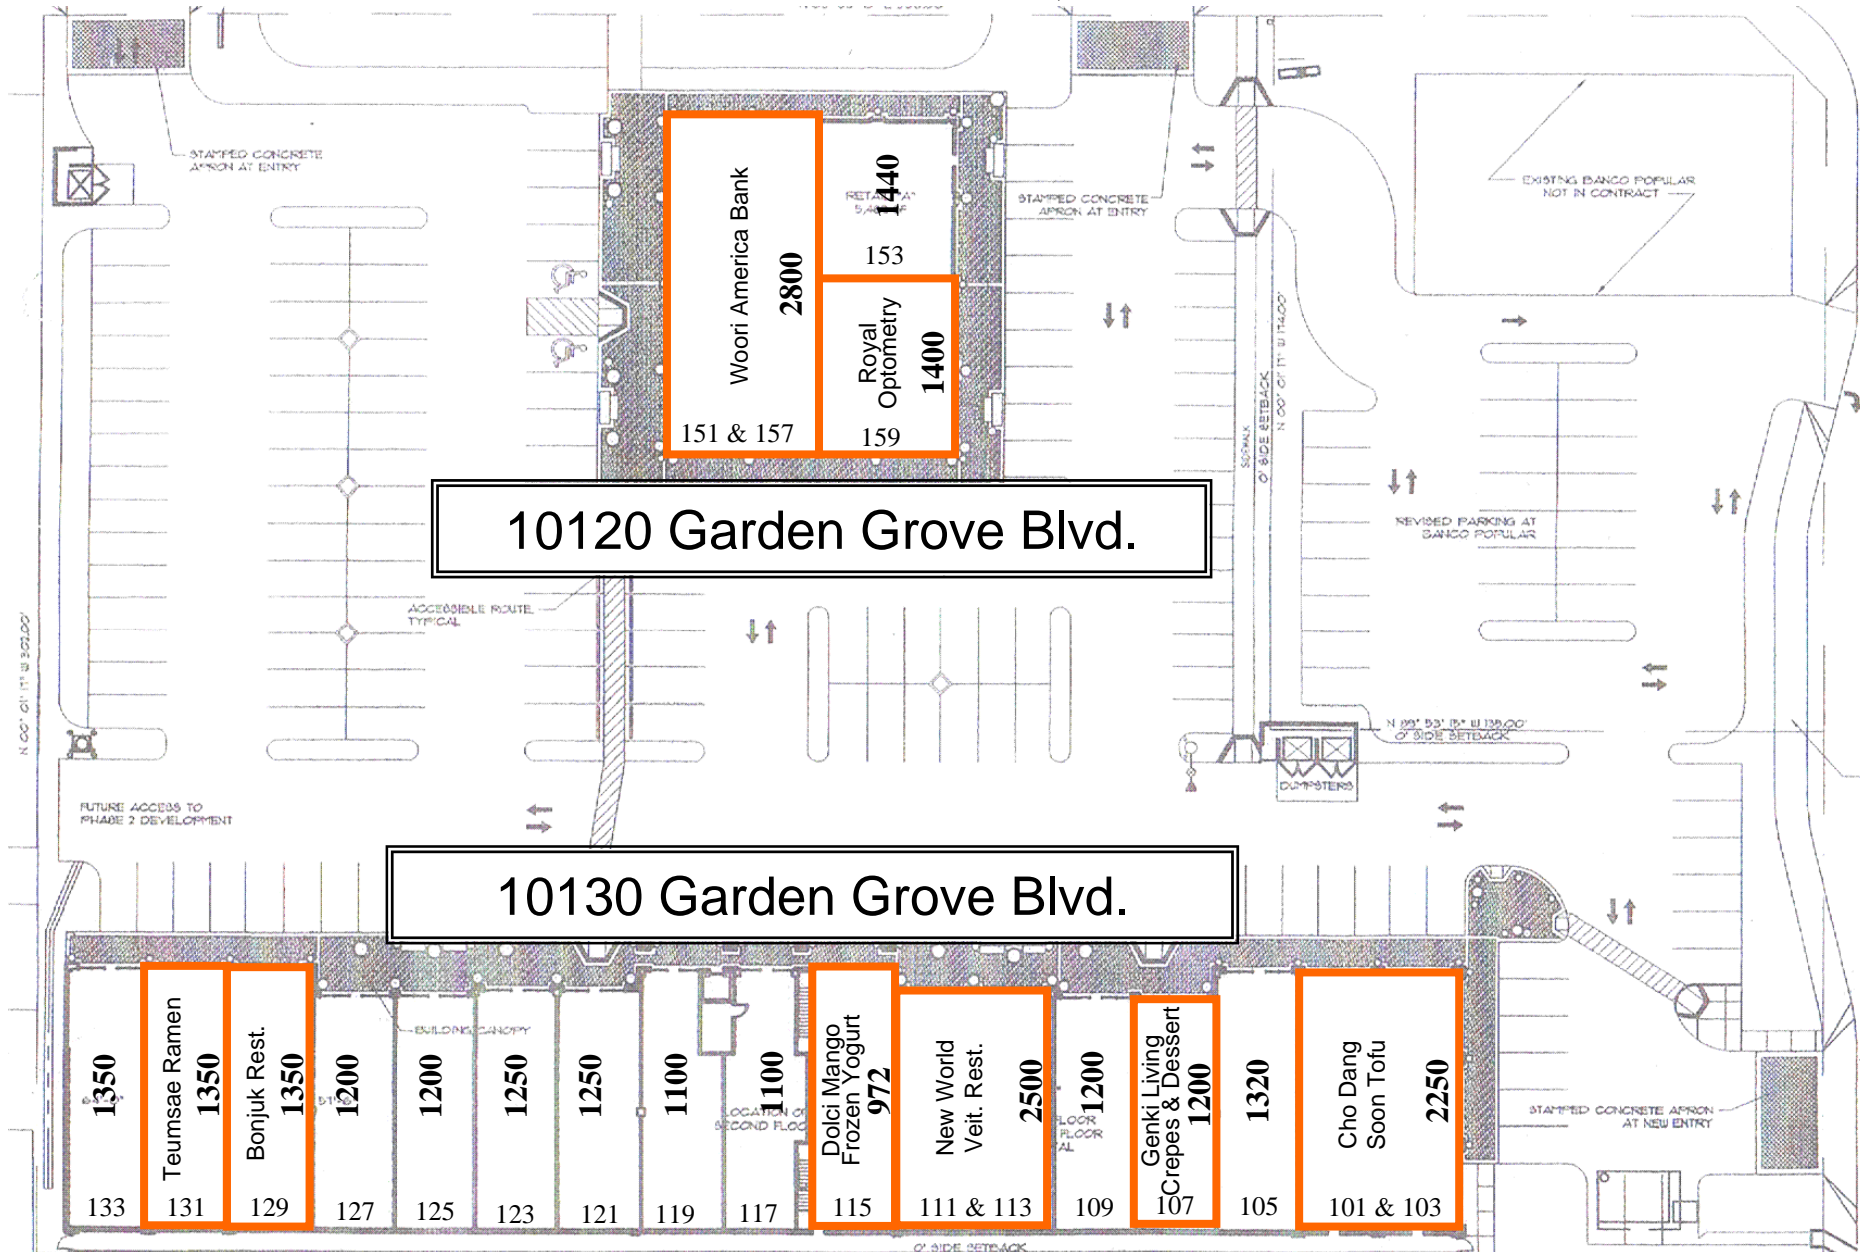

Garden Grove Festival

MEREDITH ENTERPRISES, INC.

2nd Floor (Bldg. B): 1250 sq. ft. (205), 2140 sq. ft. (201 & 203) – Severance Dentistry